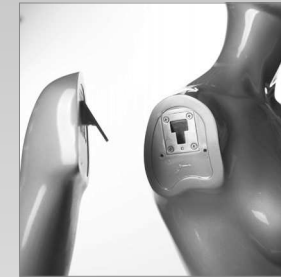

ASSEMBLY

- userfriendly fittings
- * swingleg system on wide leg poses makes it easier to put on pants

CONFECTION EU SIZE

- Women EU size 36-38
- Men EU size 48-50

Schramm

PRODUKTE PERFEKT PRÄSENTIEREN

Schramm Sortimenter GmbH
MTC 1/040-050, Ingolstädter Straße 47
80807 München