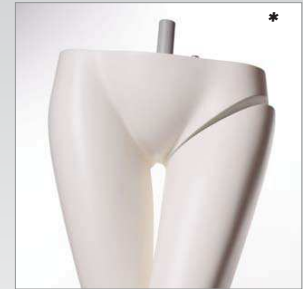

kids

MIMAC20 and 21 : 265 euro

MIMAC24 : 245 euro

MIMAC23 : 280 euro

DELIVERY

- available in stock for immediate delivery

BASE

- round tempered glass base
- 2 fixations included: foot- and calfhole with corresponding pins

ASSEMBLY

- userfriendly fittings
- * swingleg system on wide leg poses makes it easier to put on pants

CONFECTION EU SIZE

- Women EU size 36
- Men EU size 48-50

Schramm

PRODUKTE PERFEKT PRÄSENTIEREN

Schramm Sortimenter GmbH
MTC 1/040-050, Ingolstädter Straße 47
80807 München